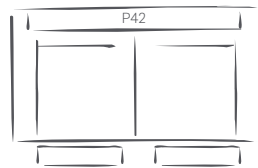

P42__
Motion Loveseat
w/Power
66W 39D 42H