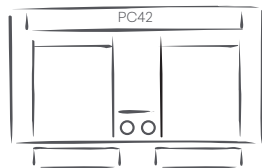

PC42__
Motion Loveseat w/Power
& Console
78W 39D 42H